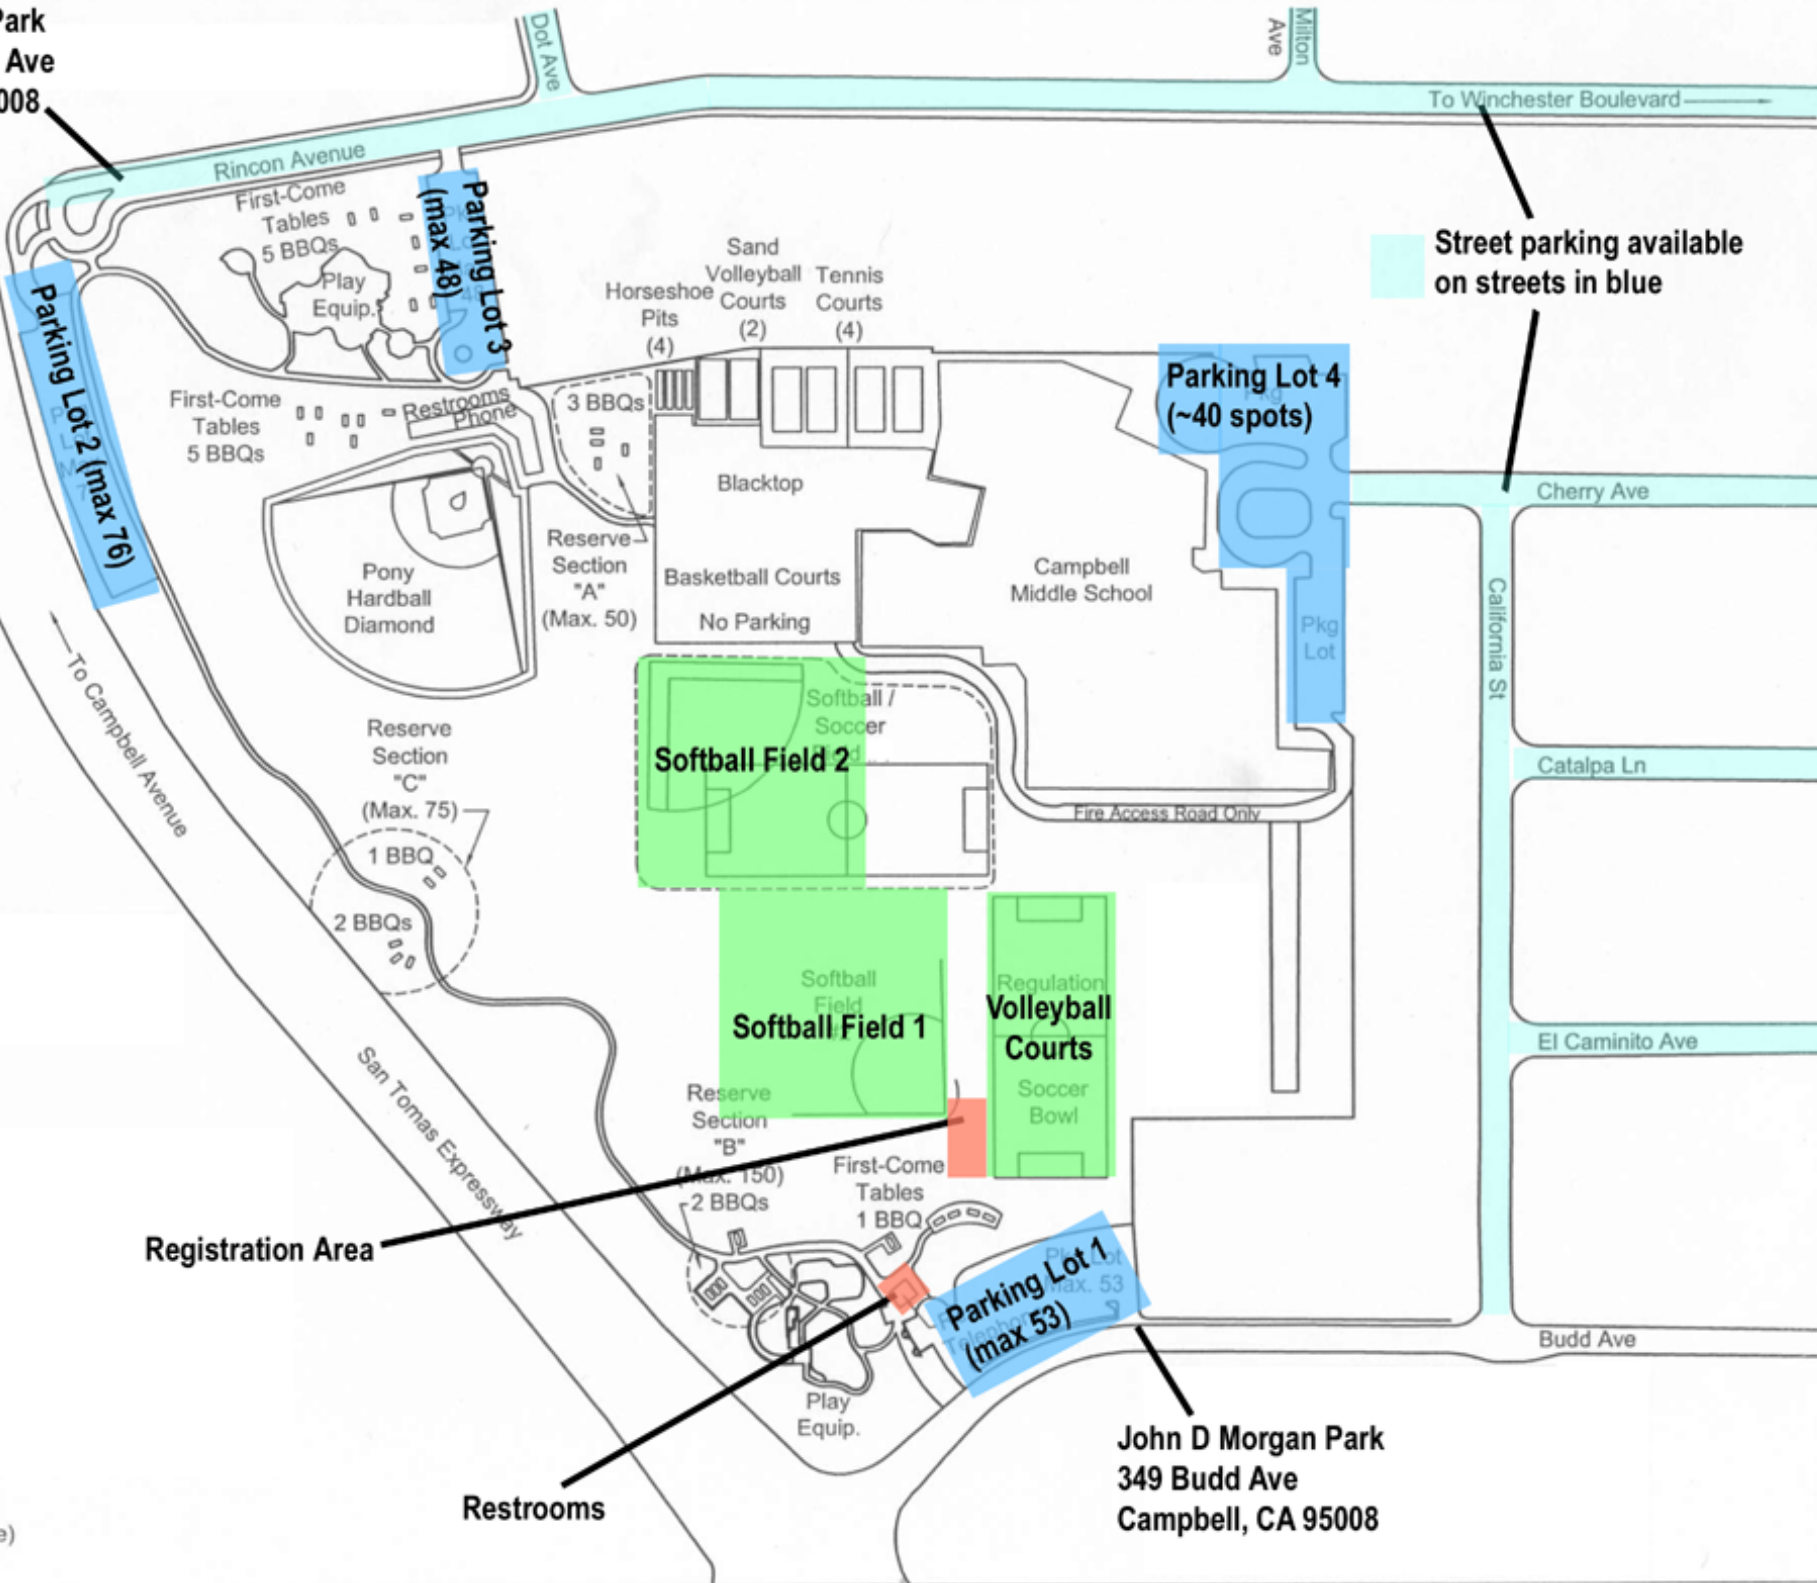

John D Morgan Park
540 West Rincon Ave
Campbell, CA 95008

To Winchester Boulevard

Street parking available
on streets in blue

Parking Lot 2 (max 76)

Parking Lot 3 (max 48)

Parking Lot 4 (~40 spots)

Parking Lot 1 (max 53)

Registration Area

Restrooms

John D Morgan Park
349 Budd Ave
Campbell, CA 95008

(Map Not to Scale)